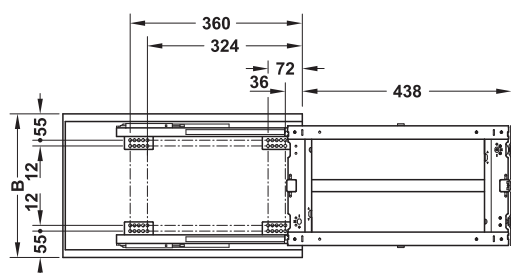

**Kesseböhmer Dispensa Junior III Base unit pull out**

Full extension with self closing and soft closing mechanisms

Pull out frame with front brackets

- > Material: Steel
- > Finish: Powder coated
- > Load bearing capacity: 40 kg
- > Version: Height adjustable, front rails and front brackets are clipped into the hanging frame at intervals
- > Installation: For screw fixing to base panel
- > For internal cabinet height:  $\geq 615$  mm
- > For internal cabinet depth:  $\geq 480$  mm
- > Internal cabinet width: Cabinet width – 40 mm

**Supplied with**

- 1 pull out frame
- 1 set of runners with integrated soft closing mechanism
- 1 set of front brackets
- 1 set of installation instructions

For cabinet width mm	Anthracite	White aluminium, RAL 9006
300	545.70.432	545.67.252
400	545.70.433	545.67.253
450	545.70.434	545.67.254
500	545.67.455	545.67.255
600	545.67.456	545.67.256